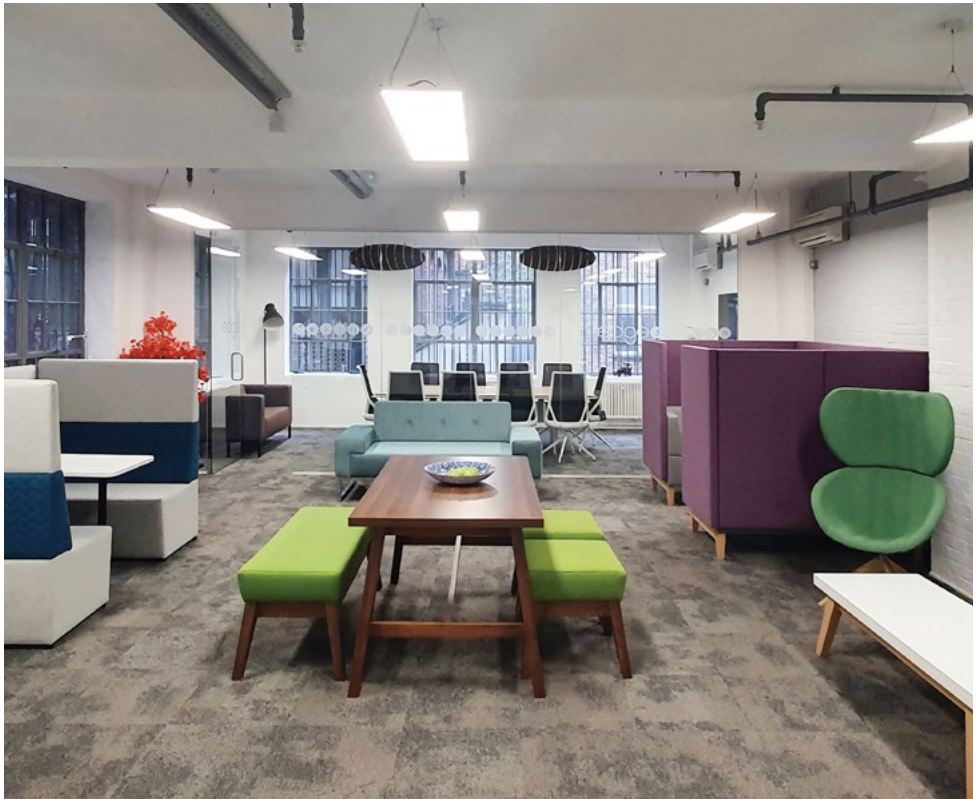

EDGE DESIGN BY PLEDGE

Edge Design by Pledge

1st Floor
21-22 Great Sutton Street
Clerkenwell
London
EC1V 0DY

Contact: Becky Lindsay

T: 0207 253 7277

E: showroom@pledgechairs.co.uk

www.pledgechairs.co.uk

Opening times of showroom:

9:00am to 5:00pm (Monday to Friday)

By Appointment and walk-ins welcome.

edge^design
by **PLEDGE**