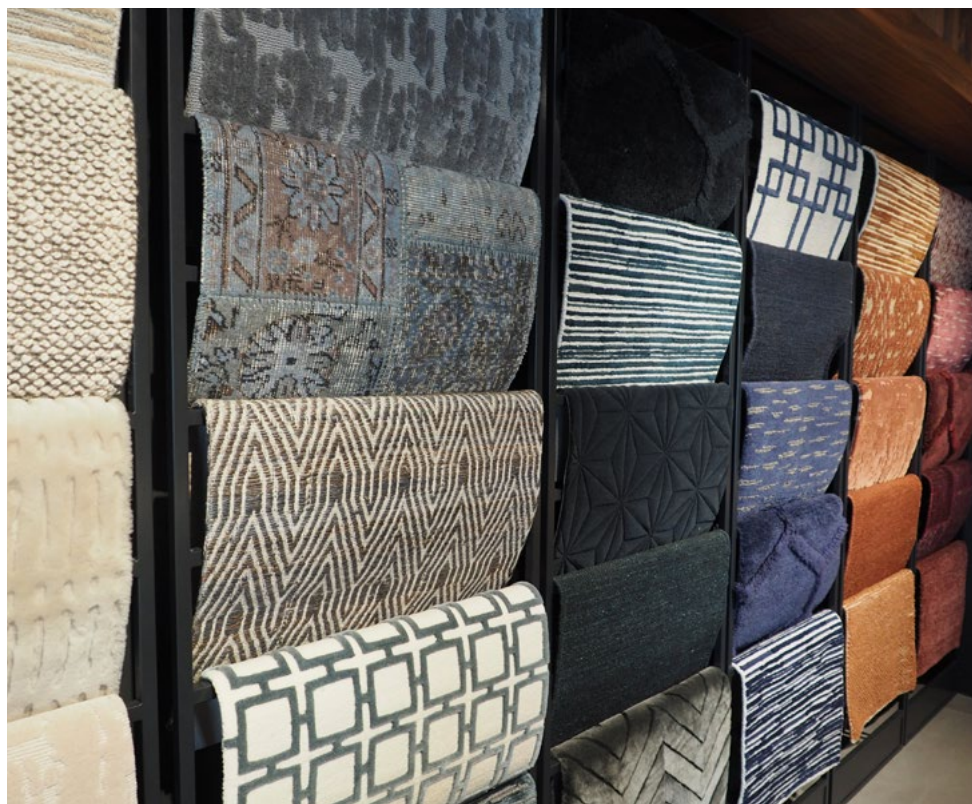

www.starkcarpet.co.uk

Opening times of showroom:

9:30am to 6:00pm (Monday to Friday)

By Appointment is preferred but we welcome walk-ins too.

Virtual tour:

Available upon request

STARK

STYLE LIBRARY